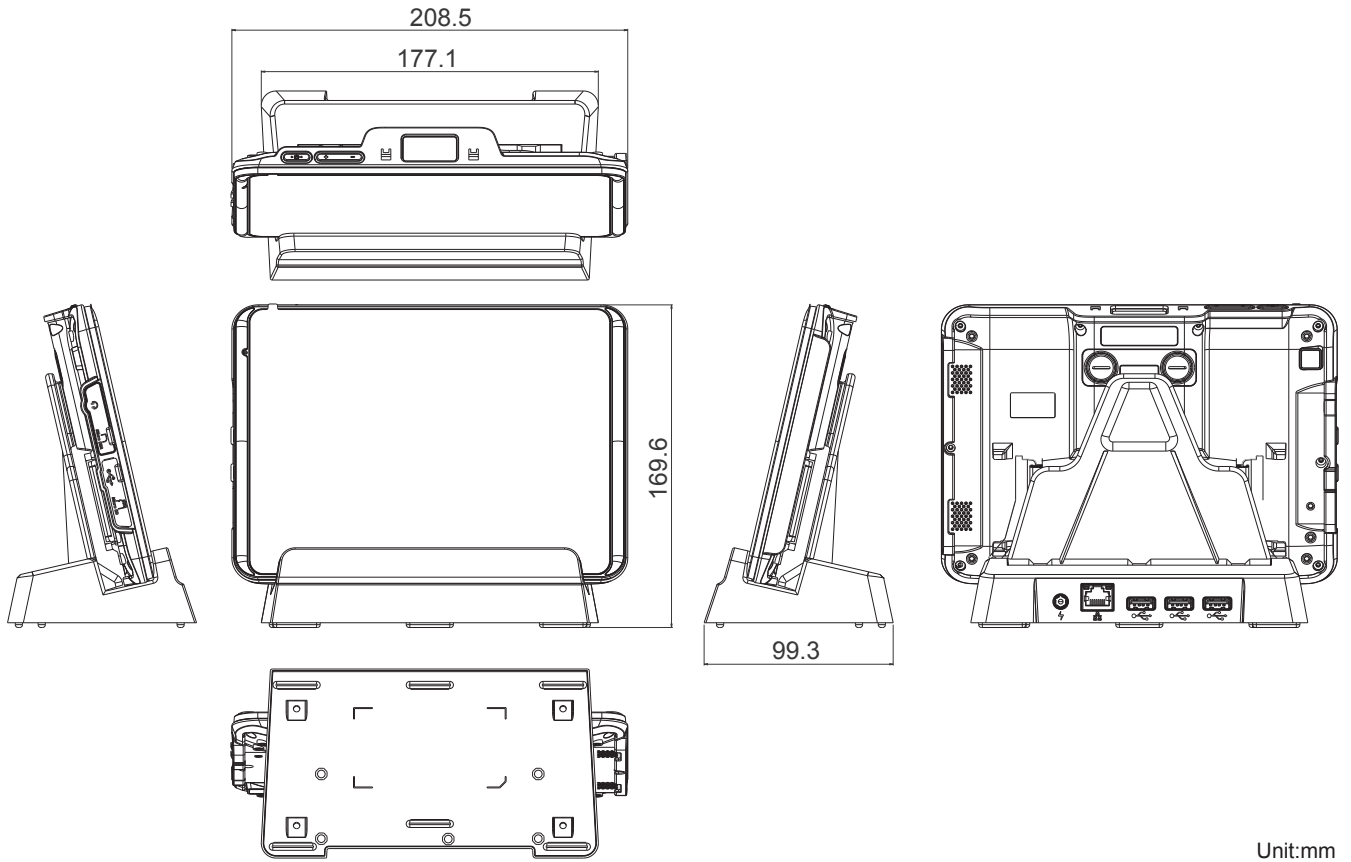

Dimensions

Standard Accessories

Universal power adapter, 5V / 10W (for tablet)

Universal power adapter, 12V / 30W (for cradle)

Optional Accessories

Hand strap

Rope Stylus Pen

K-Lock