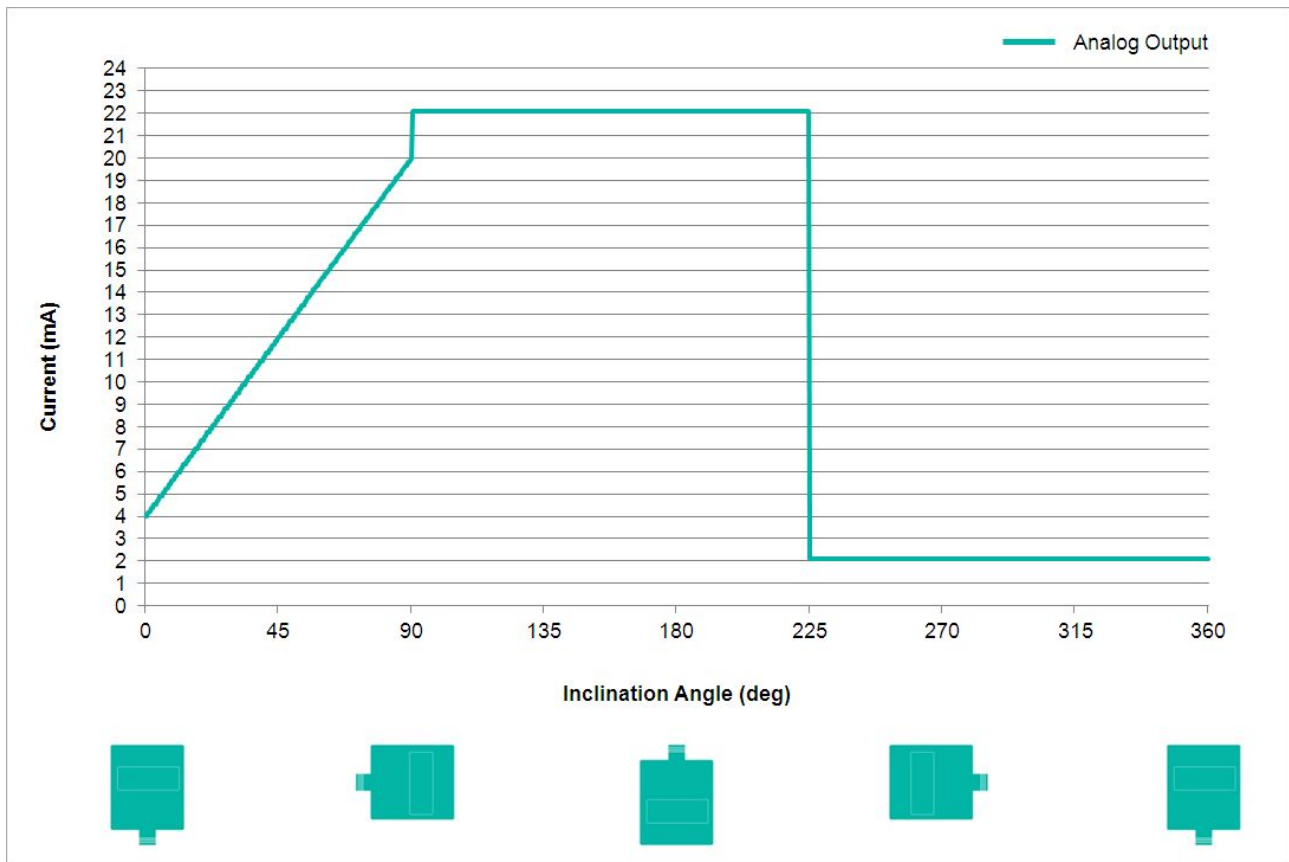

### Mechanical Specifications

Housing Material	Die-Cast Aluminum Alloy
Potting Material	PUR (Polyurethane)
Weight	220 g (0.49 lb)

### Interface

Interface	Analog Current 4 - 20 mA
Settling Time	125 ms
Output Type	Current 4 - 20 mA
Max Load Resistance	270 $\Omega$ @ 10 V DC (500 $\Omega$ @ 15 V DC)
Linearity	$\pm 0.02\%$