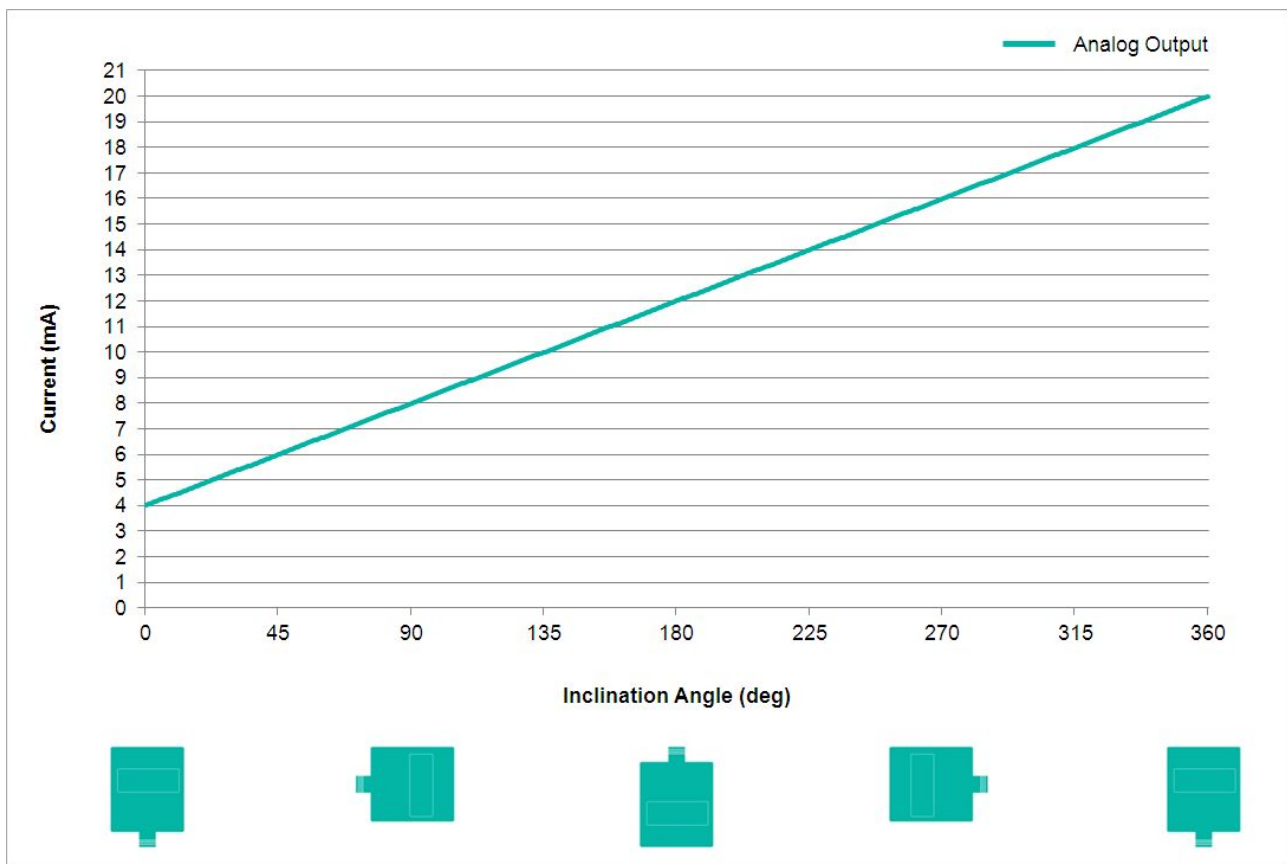

### Mechanical Specifications

Housing Material	Die-Cast Aluminum Alloy
Potting Material	PUR (Polyurethane)
Weight	220 g (0.49 lb)

### Interface

Interface	Analog Current 4 - 20 mA
Settling Time	125 ms
Output Type	Current 4 - 20 mA
Max Load Resistance	270 $\Omega$ @ 10 V DC (500 $\Omega$ @ 15 V DC)
Linearity	$\pm 0.02\%$